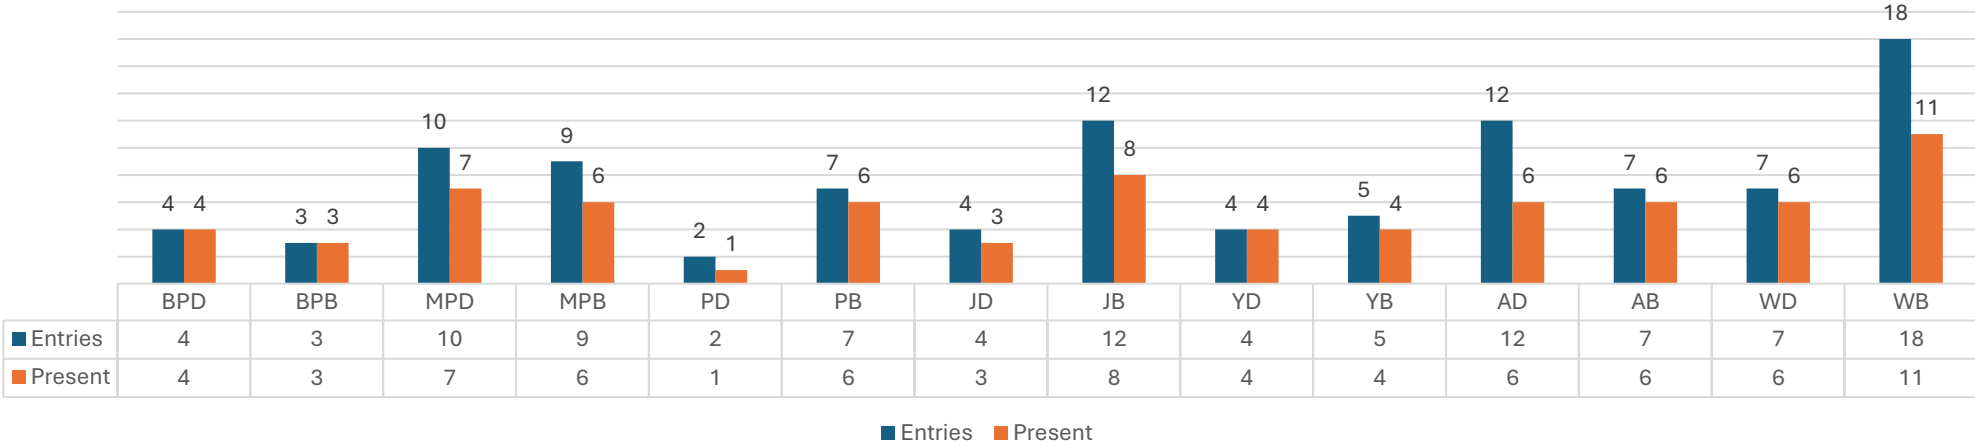

2025 British Sieger Entries

	Total	Dogs	Bitches	SHD	SHB	LSHD	LSHB
■ Entries	146	58	88	43	61	15	27
■ Present	103	43	60	31	41	12	19

■ Entries ■ Present

2025 British Sieger Stock Hair Class Entries

2025 British Sieger Long Stock Hair Class Entries