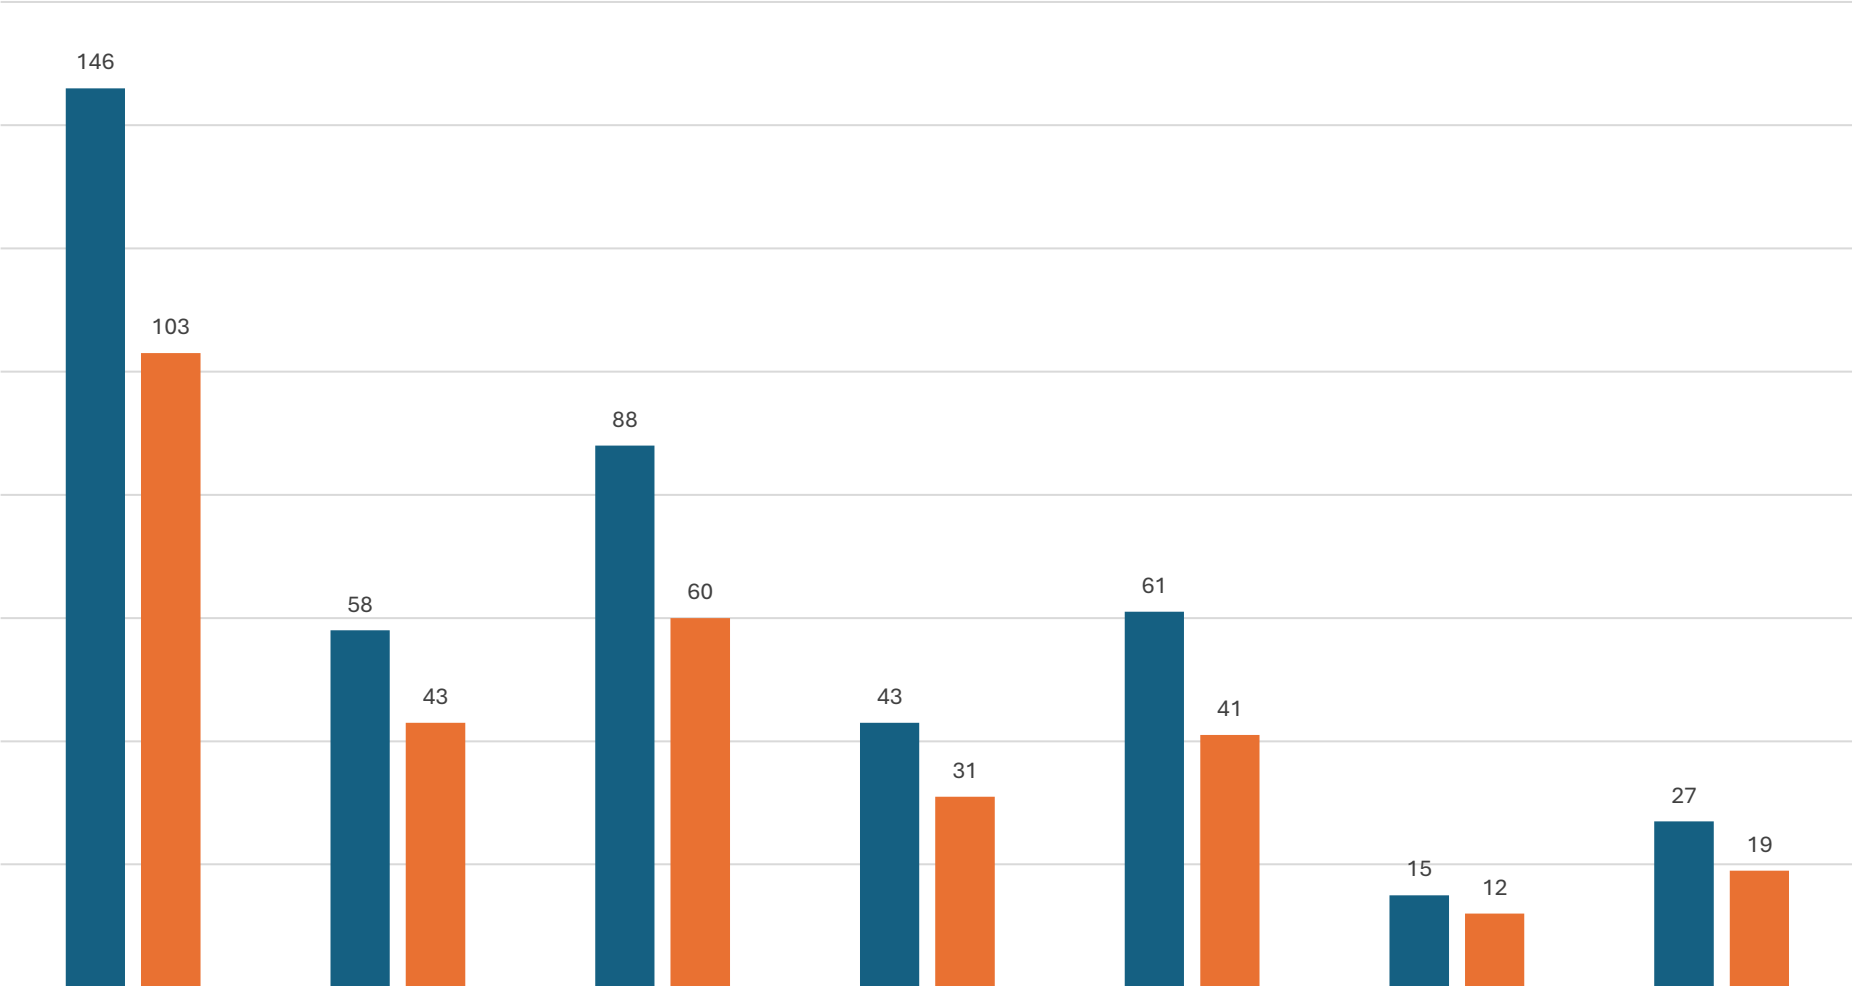

2025 British Sieger Entries

	Total	Dogs	Bitches	SHD	SHB	LSHD	LSHB
■ Entries	146	58	88	43	61	15	27
■ Present	103	43	60	31	41	12	19

■ Entries ■ Present

2025 British Sieger Stock Hair Class Entries

2025 British Sieger Long Stock Hair Class Entries