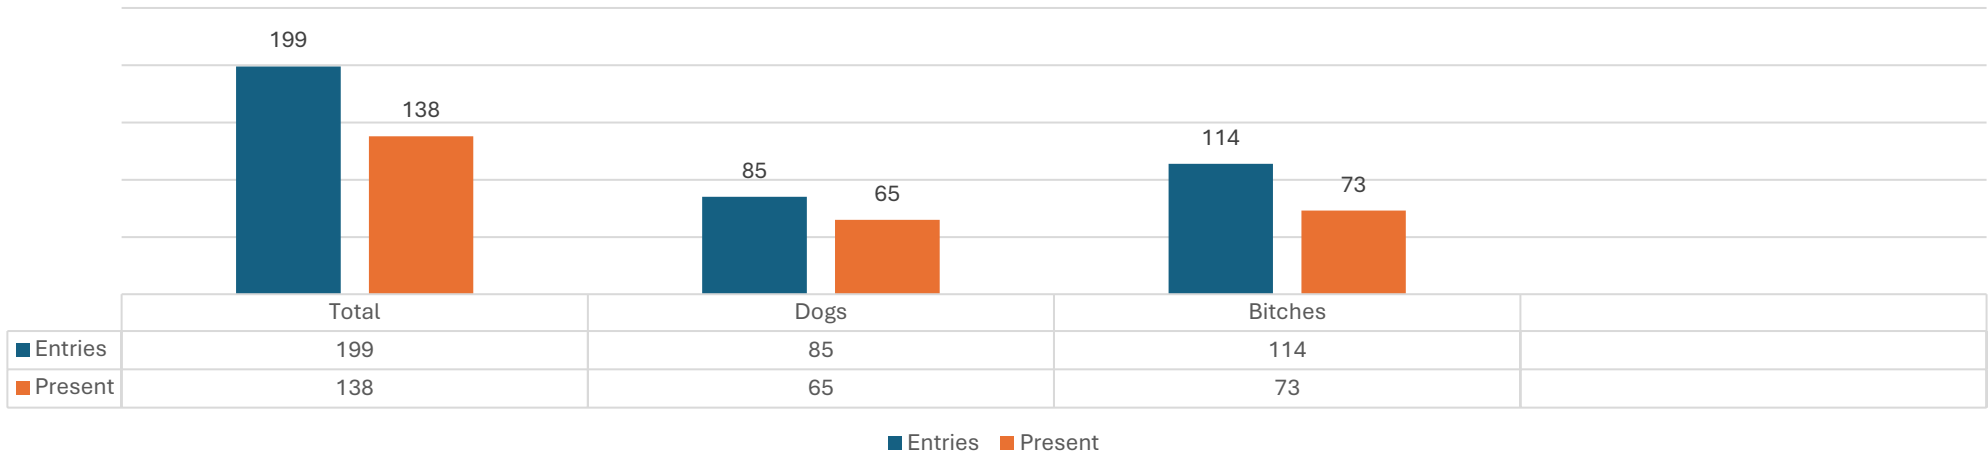

2007 British Sieger Entries

2007 British Sieger Entry Class Breakdown